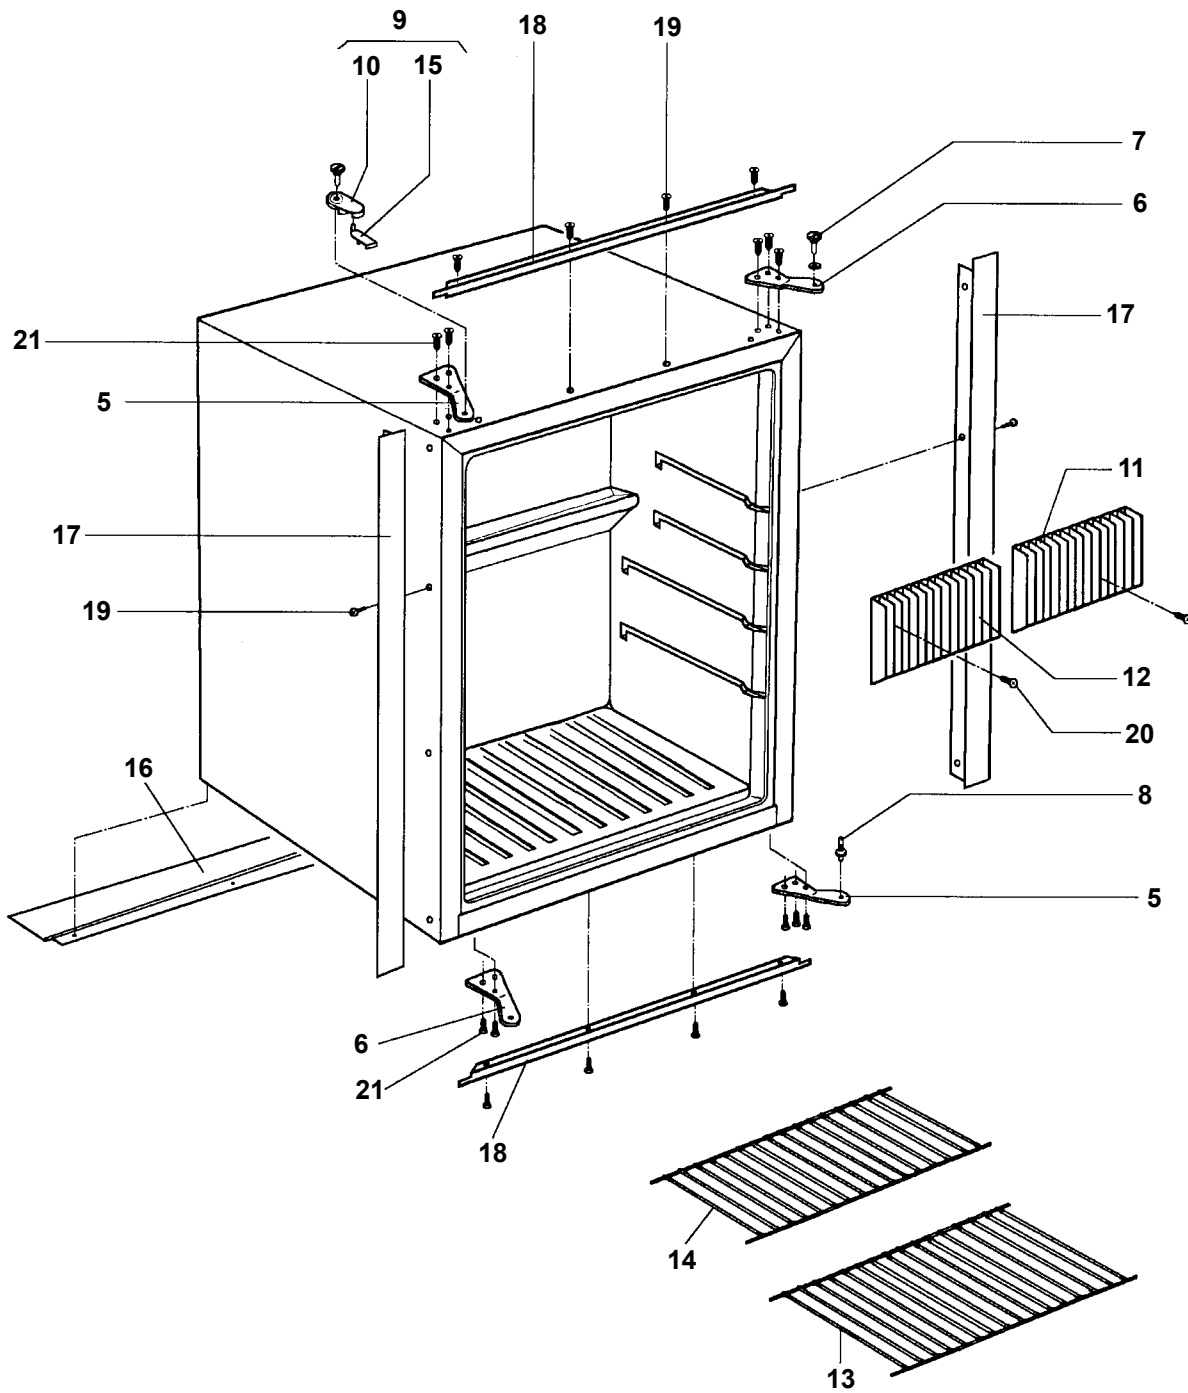

## PARTS LIST

**MODEL  
RM2193**

**SPECIFICATIONS:**

<b>MODEL</b>	<b>RM2193</b>	<b>RM2193</b>
Prod Number	921131015 921131018 921131020	921131016 921131017 921131019
Hinge	LH	RH
AC Heater Watts Ohms Amps	115 104 1.2	115 104 1.2
DC Heater Watts Amps	115 9.58	115 9.58
Gas Low High Jet	293 BTU's 635 BTU's 45	293 BTU's 635 BTU's 45
Flue Baffle Wire Length Size	3" 4-3/4 x 9/16"	3" 4-3/4 x 9/16"
Ice Trays	0	0

**DOOR ASSEMBLY**

INDEX	Description	Part Number	921131015	921131016	921131017	921131018	921131019	921131020
1	Door, Complete	2936361100	A	B	C	D	C	F
2	Trim, Bottom Door-Brn	2951240106	A	B	C	D	E	F
3	Cover, Door -Brn (2 req)	2951297007	A	B	C	D	E	F
4	Screw, C 3.5x9.5 (3 Req)	7296279016	A	B	C	D	E	F

**INTERIOR CABINET PARTS**

**INTERIOR CABINET PARTS**

<b>INDEX</b>	<b>Description</b>	<b>Part Number</b>	<i>921131015</i>	<i>921131016</i>	<i>921131017</i>	<i>921131018</i>	<i>921131019</i>	<i>921131020</i>
5	Hinge, Upr-LH Lwr RH (2 req)	2951888003	A	B	C	D	E	F
6	Hinge, Upr-RH Lwr LH (2 req)	2951889001	A	B	C	D	C	F
7	Pin, Hinge	2923005009	A	B	C	D	E	F
8	Pin, Hinge Lower	2926265006	A	B	C	D	E	F
9	Latch, Travel-Complete	2951880000	A	B	C	D	E	F
10	Latch-Brwn	2951964101	A	B	C	D	E	F
11	Fin, RH	2951911003	A	B	C	D	E	F
12	Fin, LH	2951911102	A	B	C	D	E	F
13	Shelf, 282mm x 357mm	2951892054	A	B	C	D	E	F
14	Shelf, 223mm x 375mm	2951891056	A	B	C	D	E	F
15	Catch, Travel-Brn	2951883004	A	B	C	D	E	F
16	Rail, Mounting	2951896006	A	B	C	D	E	F
17	Frame, Side (2 req)	2951886007	A	B	C	D	E	F
18	Frame, Top & Btm (2 req)	2951887005	A	B	C	D	E	F
19	Screw, C 3.5x9.5 (16 req)	7296279016	A	B	C	D	E	F
20	Screw, B4 8x19 (7req)	2951230008	A	B	C	D	E	F
21	Screw, C 3.9x13	2924417021	A	B	C	D	E	F