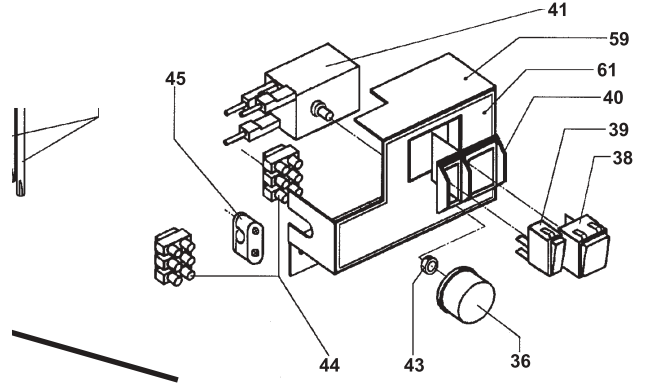

ELECTRO EQUIPMENT

ITEM NO.	Part Number			Description
		921130101	921130102	
		A	B	
35	2923334342	A	B	Knob, gas valve
36	2923468140	A	B	Knob, thermostat
37	2923530246	A	B	Knob, gas thermostat
38	2951433107	A	B	Switch without light
39	2951398201	A	B	Switch, 12V without light
40	2923815134	A	B	Frame, switch
41	2926528106	A	B	Thermostat, electric
42	2923755025	A	B	Thermostat, gas
43	2927881009	A	B	Nut, M10
44	2923466037	A	-	Terminal block, 3-pole (2 req.)
	2923466045	-	B	Terminal block, 3-pole (2 req.)
45	2926560000	A	B	Strain relief for power cord
46	2927657110	A	B	Valve, gas
47	2952034003	A	B	Pipe, gas inlet
48	2923435149	A	-	Thermocouple, 600mm
	2923435131	-	B	Thermocouple, 600mm
49	2952011001	A	-	Fitting, gas connect
	2952220008	-	B	Fitting, gas connect
50	2923024208	A	-	Lighter, piezo
	2923024109	-	B	Lighter, piezo
51	2927898003	A	B	Nut, M18
52	2927880142	A	-	Cable, ign 560mm
	2951918149	-	B	Cable, ign 560mm
53	2951997002	A	B	Heater, 125W, 12V
54	2951998000	A	-	Heater, 125W, 120V AC
	2951998117	-	B	Heater, 125W, 120V AC
55	2926639002	A	B	Washer, D15/10X4mm
56	2951148002	A	B	Screw, bypass
57	2922212010	A	B	Filter/gas
58	2952193007	A	B	Washer, space, D20/17, 7x6
59	2952000004	A	B	Plate, electrical
60	2952003107	A	B	Plate, gas
61	2952001002	A	B	Decal, electrical panel
62	2952002109	A	B	Decal, gas panel