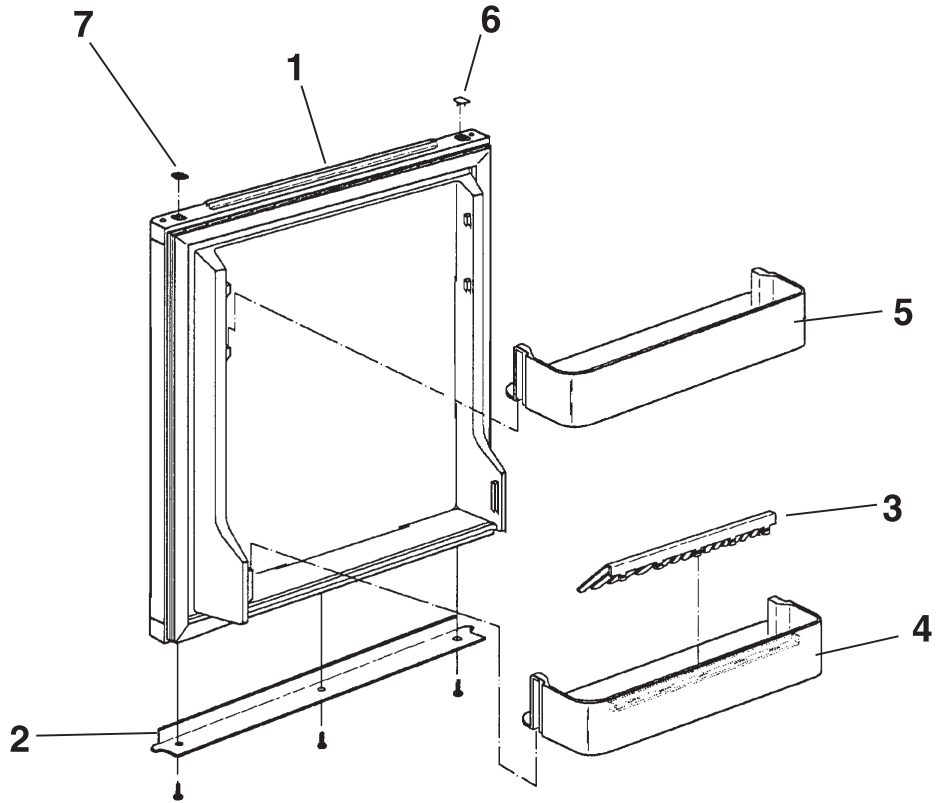

**SPECIFICATIONS**

<b>MODEL NO.</b>	<b>RM2202</b>
<b>Product No.</b>	921130101 921130102
<b>Dimensions</b>	
Width mm/in.	537 / 21-5/32
Height mm/in.	573 / 22-9/16
Depth mm/in.	474 / 18-21/32
<b>Heater</b>	
<b>120V AC</b>	
Watts	125
Amps	1.04
Ohms	115
<b>12V DC</b>	
Watts	125
Amps	10.4
Ohms	1.15

DOOR ASSEMBLY

ITEM NO.	Part Number	Description
1	2951290804	Door, complete
2	2951240106	Trim, gray/brown
3	2951237003	Holder, bottle
4	2951238100	Shelf, door white
5	2951239009	Shelf, upper door
6	2951297007	Plug, gray/brown
7	2951296009	Cap, gr/brown