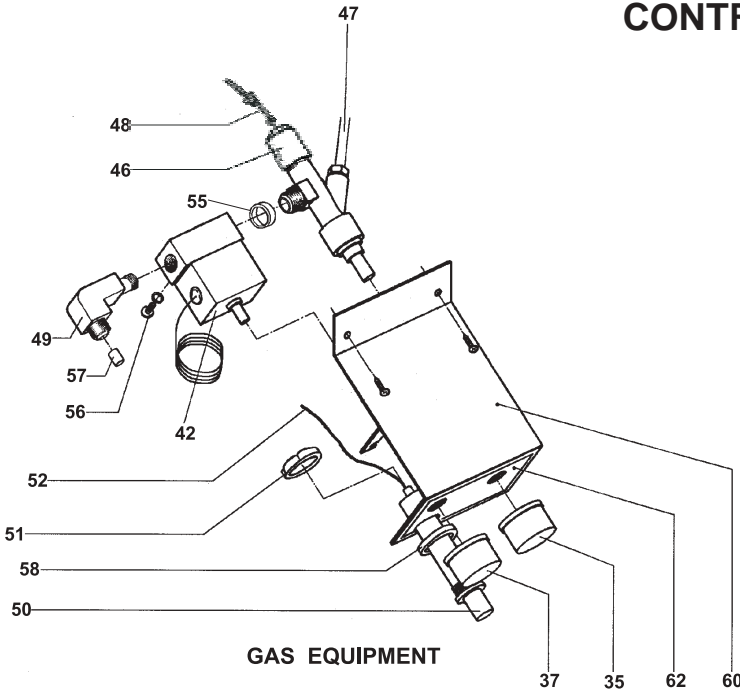

CONTROLS

GAS EQUIPMENT