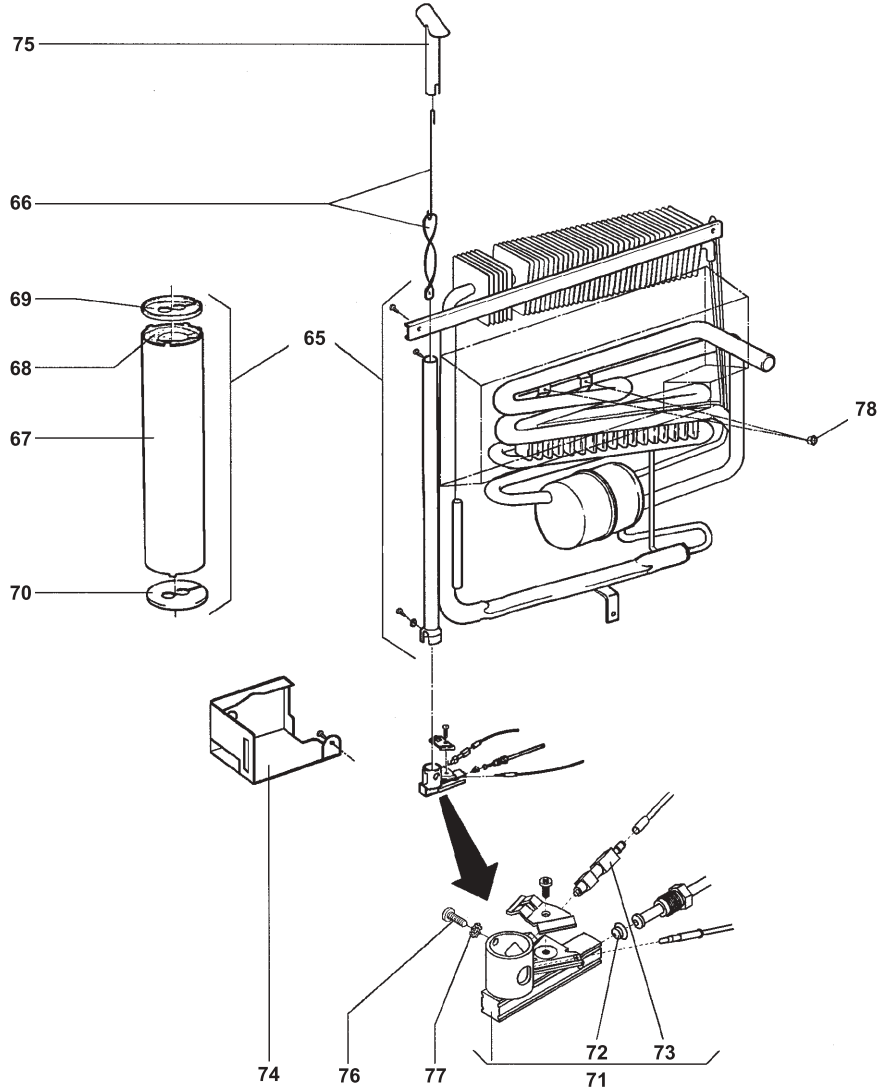

COOLING UNIT

ITEM NO.	Part Number			Description
		921130101	921130102	
65	2952610109	A	-	Cooling unit
	2952610117	-	B	Cooling unit
66	2926212602	A	B	Flue baffle
67	2924082205	A	B	Sleeve
68	2926680030	A	-	Insulation, boiler
	2926680139	-	B	Insulation, boiler
69	2924979004	A	B	Cover, boiler top
70	2924089002	A	B	Cover, boiler bottom
71	2923432104	A	-	Burner
	2923432203	-	B	Burner
72	2922033069	A	B	Jet, KZ43
73	2923626002	A	B	Electrode
74	2952083000	A	B	Cover
75	2923033308	A	B	Tube, exhaust
76	2952435408	-	B	Screw, M4x6
77	2926559036	-	B	Washer, toothed
78	2926545209	-	B	Nut