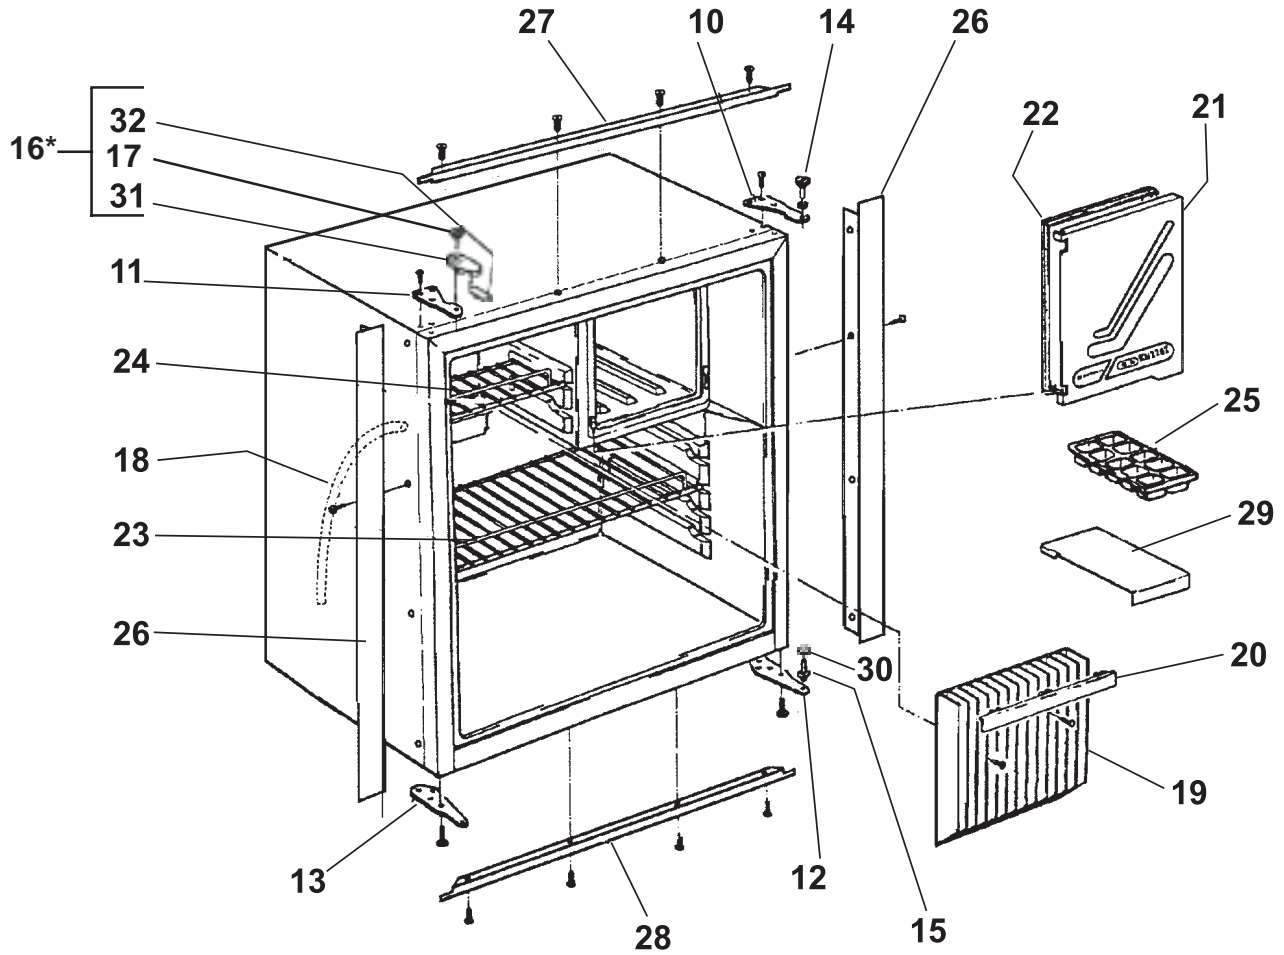

**SPECIFICATIONS**

<b>MODEL NO.</b>	<b>RM2202</b>
<b>Product No.</b>	921130101 921130102
<b>Dimensions</b>	
Width mm/in.	537 / 21-5/32
Height mm/in.	573 / 22-9/16
Depth mm/in.	474 / 18-21/32
<b>Heater</b>	
<b>120V AC</b>	
Watts	125
Amps	1.04
Ohms	115
<b>12V DC</b>	
Watts	125
Amps	10.4
Ohms	1.15

DOOR ASSEMBLY

ITEM NO.	Part Number	Description
1	2951290804	Door, complete
2	2951240106	Trim, gray/brown
3	2951237003	Holder, bottle
4	2951238100	Shelf, door white
5	2951239009	Shelf, upper door
6	2951297007	Plug, gray/brown
7	2951296009	Cap, gr/brown

**CABINET ASSEMBLY**

ITEM NO.	Part Number			Description
		921130101	921130102	
10	2951246400	A	B	Hinge, upper RH
11	2951247408	A	B	Hinge, upper LH
12	2951248000	A	B	Hinge, lower RH
13	2951249008	A	B	Hinge, lower LH
14	2923005009	A	B	Pin, hinge
15	2926265006	A	B	Screw, hinge, lower
16	*See Note	A	-	Latch, travel gr/brown
	*See Note	-	B	Latch, travel gr/brown
17	2952169007	A	B	Screw, M6x6
18	2926441177	A	B	Hose, drain
19	2927993101	A	B	Fins, evaporator
20	2926235033	A	-	Retainer
	2926235132	-	B	Retainer
21	2951280417	A	B	Door, freezer
22	2926152006	A	B	Gasket, freezer door
23	2951281159	A	B	Shelf, wire
24	2951282157	A	B	Shelf, wire upper
25	2951132006	A	B	Tray, ice
26	2951886106	A	B	Frame, RH/LH
27	2951887104	A	B	Frame, upper
28	2951887203	A	B	Frame, lower
29	2951979000	A	B	Shelf, ice tray
30	2926572013	A	B	Washer, hinge D10/6 x 2,7
31	2952161006	-	B	Latch, turn, gr/brown
32	2952139000	-	B	Latch, catch, gr/brown