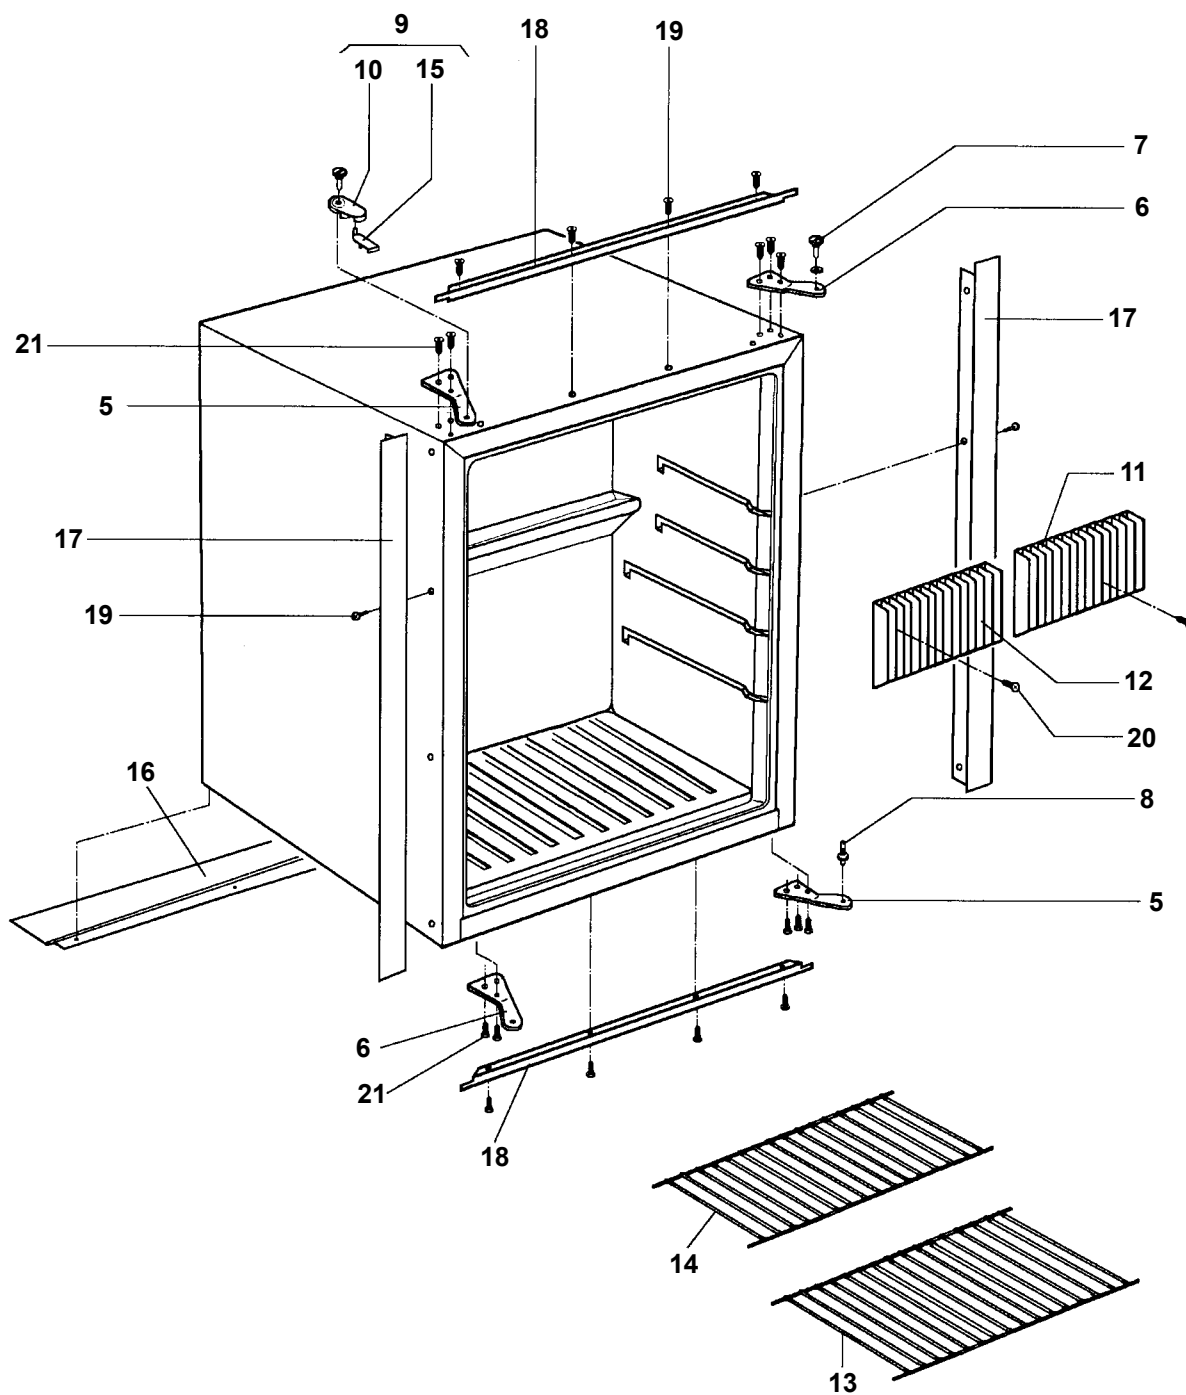

PARTS LIST

**MODEL
RM2193**

SPECIFICATIONS:

MODEL	RM2193	RM2193
Prod Number	921131015 921131018 921131020	921131016 921131017 921131019
Hinge	LH	RH
AC Heater Watts Ohms Amps	115 104 1.2	115 104 1.2
DC Heater Watts Amps	115 9.58	115 9.58
Gas Low High Jet	293 BTU's 635 BTU's 45	293 BTU's 635 BTU's 45
Flue Baffle Wire Length Size	3" 4-3/4 x 9/16"	3" 4-3/4 x 9/16"
Ice Trays	0	0

DOOR ASSEMBLY

INDEX	Description	Part Number	921131015	921131016	921131017	921131018	921131019	921131020
1	Door, Complete	2936361100	A	B	C	D	C	F
2	Trim, Bottom Door-Brn	2951240106	A	B	C	D	E	F
3	Cover, Door -Brn (2 req)	2951297007	A	B	C	D	E	F
4	Screw, C 3.5x9.5 (3 Req)	7296279016	A	B	C	D	E	F

INTERIOR CABINET PARTS

INTERIOR CABINET PARTS

INDEX	Description	Part Number	<i>921131015</i>	<i>921131016</i>	<i>921131017</i>	<i>921131018</i>	<i>921131019</i>	<i>921131020</i>
5	Hinge, Upr-LH Lwr RH (2 req)	2951888003	A	B	C	D	E	F
6	Hinge, Upr-RH Lwr LH (2 req)	2951889001	A	B	C	D	C	F
7	Pin, Hinge	2923005009	A	B	C	D	E	F
8	Pin, Hinge Lower	2926265006	A	B	C	D	E	F
9	Latch, Travel-Complete	2951880000	A	B	C	D	E	F
10	Latch-Brwn	2951964101	A	B	C	D	E	F
11	Fin, RH	2951911003	A	B	C	D	E	F
12	Fin, LH	2951911102	A	B	C	D	E	F
13	Shelf, 282mm x 357mm	2951892054	A	B	C	D	E	F
14	Shelf, 223mm x 375mm	2951891056	A	B	C	D	E	F
15	Catch, Travel-Brn	2951883004	A	B	C	D	E	F
16	Rail, Mounting	2951896006	A	B	C	D	E	F
17	Frame, Side (2 req)	2951886007	A	B	C	D	E	F
18	Frame, Top & Btm (2 req)	2951887005	A	B	C	D	E	F
19	Screw, C 3.5x9.5 (16 req)	7296279016	A	B	C	D	E	F
20	Screw, B4 8x19 (7req)	2951230008	A	B	C	D	E	F
21	Screw, C 3.9x13	2924417021	A	B	C	D	E	F