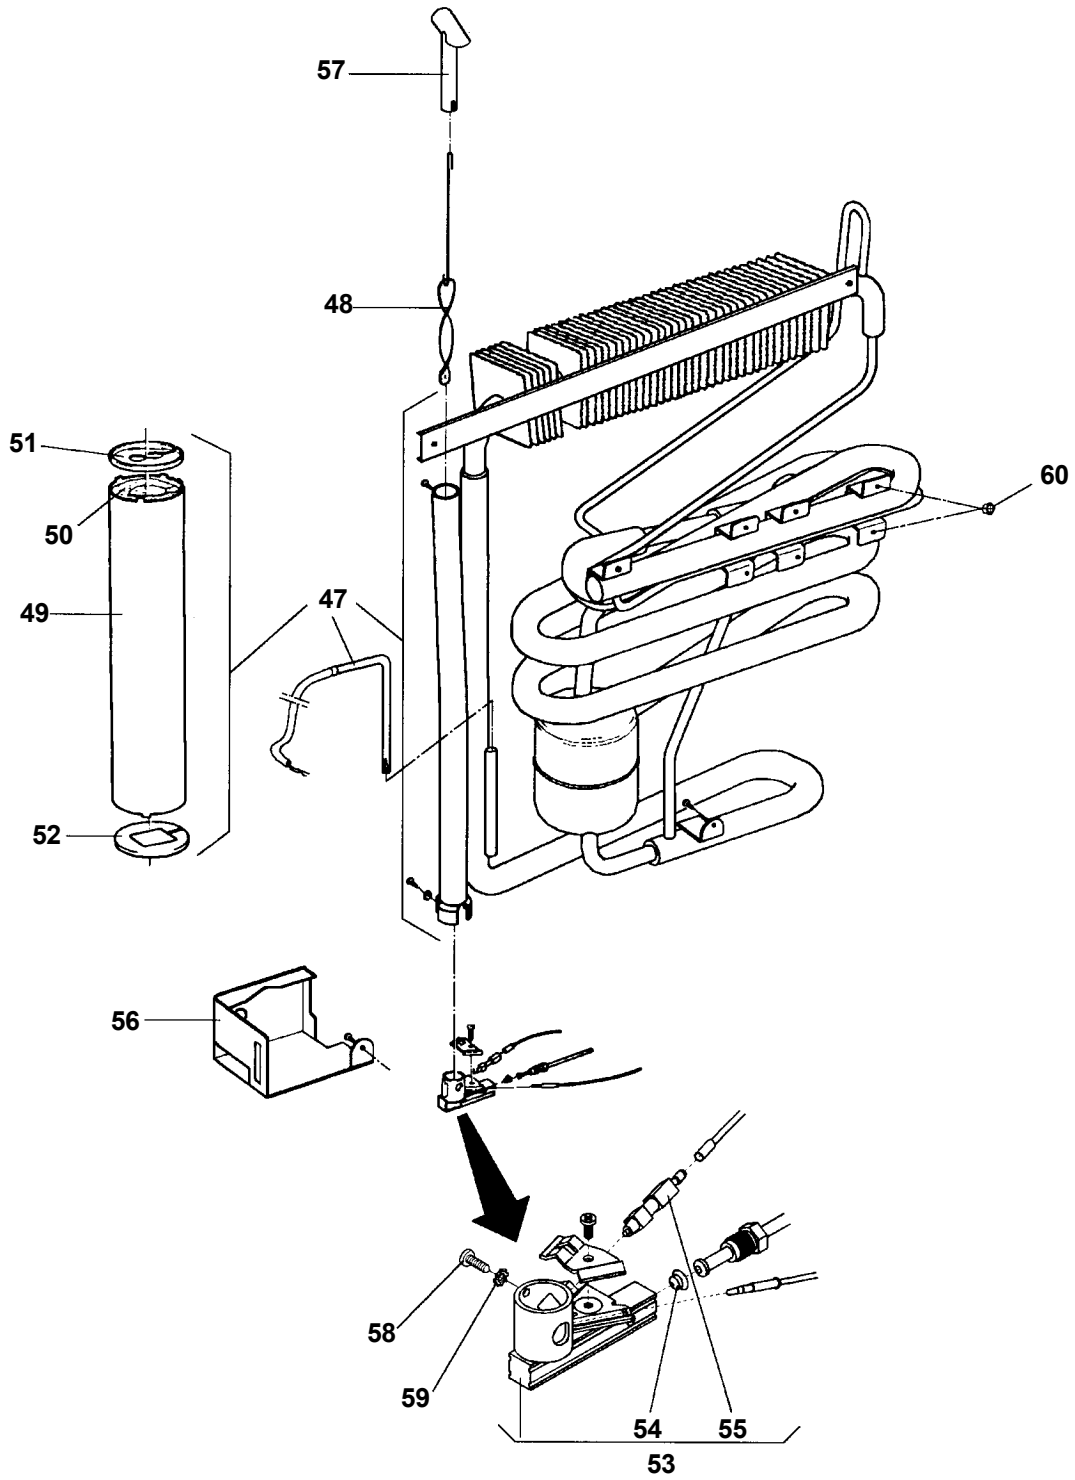

REAR CABINET PARTS

REAR CABINET PARTS

INDEX	Description	Part Number	921131015	921131016	921131017	921131018	921131019	921131020
47	C/U, Complete w/Heaters	2936360110	A	B	C	D	E	F
48	Baffle, Flue	2926212602	A	B	C	D	C	F
49	Cover, Boiler	2924082205	A	B	C	D	E	F
50	Insulation, Boiler	2926680139	A	B	C	D	E	F
51	Cover, Top Boiler	2924979004	A	B	C	D	E	F
52	Cover, Bottom Boiler	2924089002	A	B	C	D	E	F
53	Burner, Gas-Complete	2923430207	A	B	C	D	E	F
54	Jet,KZ-45	2922033044	A	B	C	D	E	F
55	Electrode	2923626002	A	B	C	D	E	F
56	Cover, Burner Box	2952083000	A	B	C	D	E	F
57	Tee, Flue 55mm	2952444301	--	--	C	D	E	F
	Tee, Flue 75mm	2952444400	A	B	--	--	--	--
58	Screw, M4x6	2952435408	A	B	C	D	E	F
59	Washer, Lock	2926559036	A	B	C	D	E	F
60	Nut, Insert (7 req)	2106626100	A	B	C	D	E	F