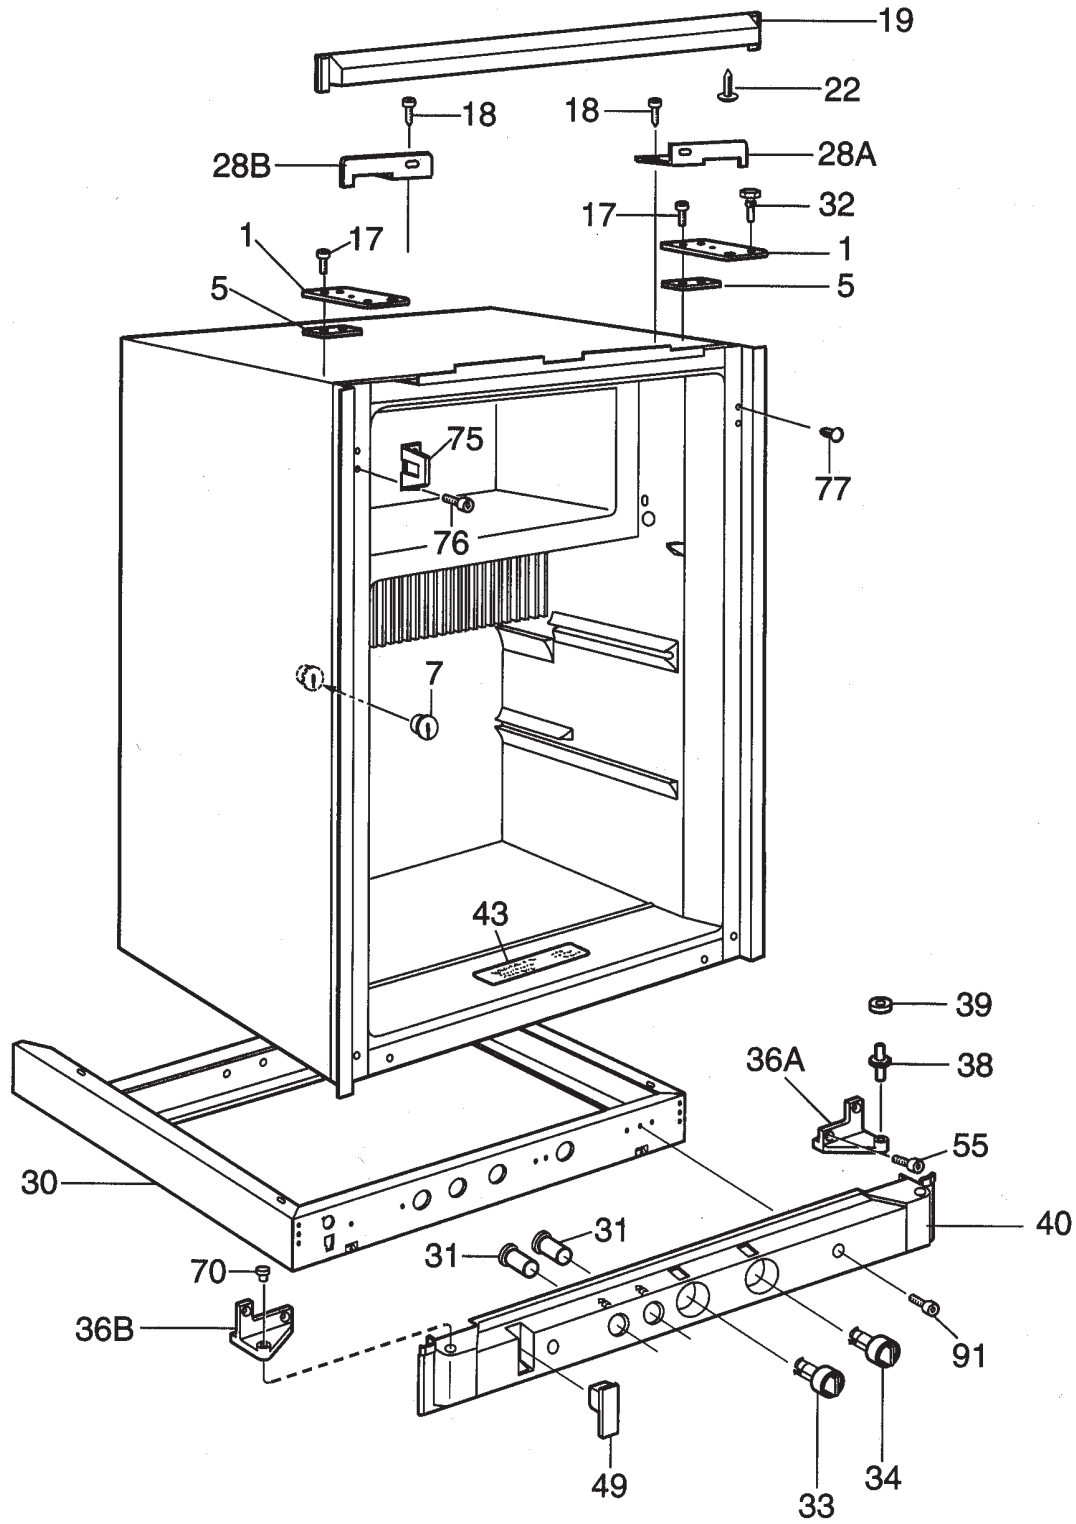

CABINET, EXTERIOR COMPONENTS

NCMOB2090194

Only Those Parts Identified With An Index Number Are Available For Service Replacement.

CABINET, EXTERIOR COMPONENTS

Model RM2410 Prod # 921930802 = A

Index No.	Part No.	A	Description
1	2931291013	A	Hinge, upper
5	2931292011	A	Washer
7	2002301006	A	Cover
17	3858039096	A	Screw, MRX 5x14
18	3858002144	A	Screw, RXS B6x9.5
19	2931293027	A	Front Part
22	3858047016	A	Screw, W/washer
28A	2931297010	A	Mounting Plate RH
28B	2931297028	A	Mounting Plate LH
30	2007465004	A	Base
31	2007479054	A	Button
32	2931288019	A	Hinge Pin
33	2007480219	A	Knob
34	2007480185	A	Knob
36A	2931539015	A	Hinge, Bottom RH
36B	2931538017	A	Hinge, Bottom LH
38	2931286013	A	Hinge pin Bottom
39	3858010089	A	Washer, 5.5x12x1
40	2931528018	A	Base Panel
43	2930754003	A	Instruction Plate
49	2930083049	A	Plug
55	3858056017	A	Screw, MFX M4x12
70	2931284026	A	Plug, Grey
75	2931511014	A	Bracket
76	3858002094	A	Screw, RXS B4x6.5
77	2931510032	A	Covering Washer
91	3858002177	A	Screw RXS B6x19

Only Those Parts Identified With An Index Number Are Available For Service Replacement.