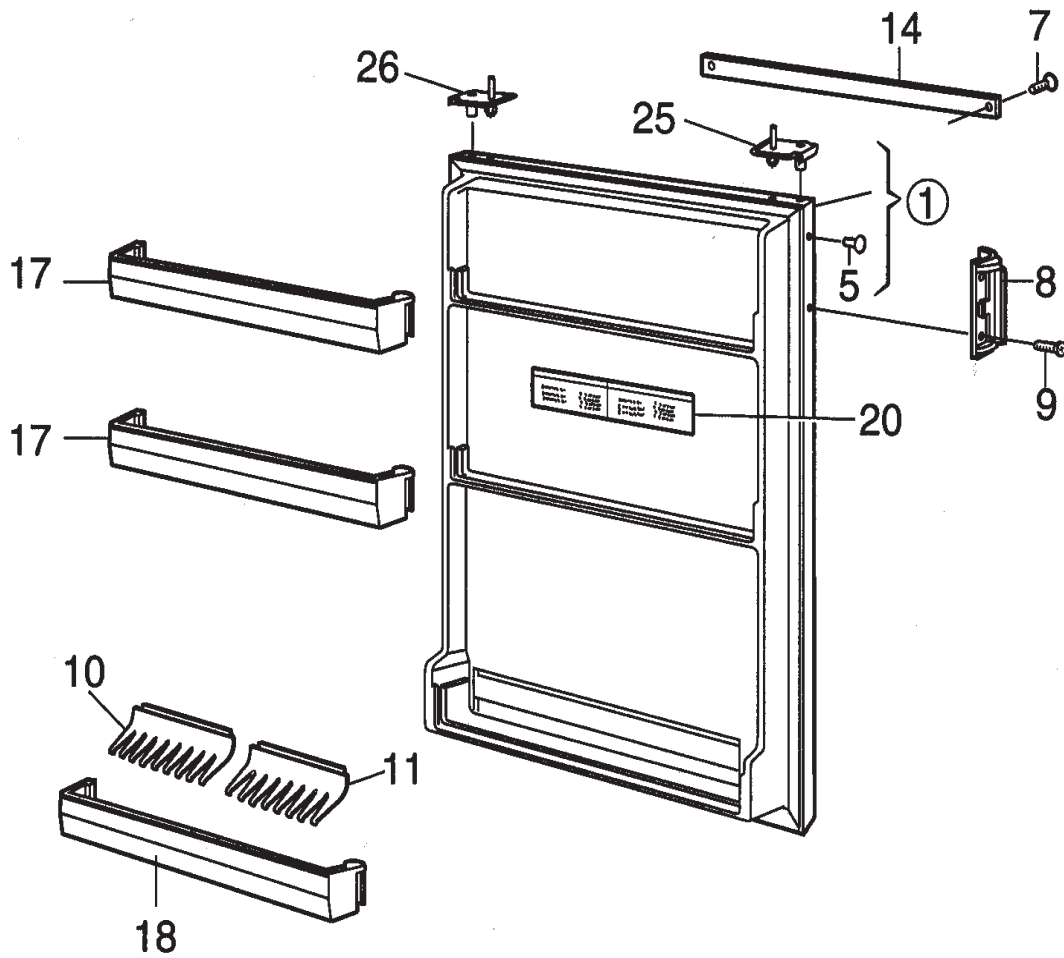

PARTS LIST

**MODEL
 RM2410
 Series**

ALPHABETICAL INDEX

	Page#	Index#
Cabinet, Exterior Components	5-6	1-91
Cabinet, Interior Components	7-8	3-64
Cabinet, Rear View	11-12	33-141
Control & Burner Components	9-10	1-151
Door Assm.	3-4	1-26
Wiring Diagram	13	—

SPECIFICATIONS

Model	RM2410
Product Number*	921930802
Energy Source	120AC, Gas
AC Heating Element	
Amperage	1.3
Ohm Resis. +/- 10%	92.3
Wattage	160
BTU's Gas Burner	1000
Jet Size	39
Flue Baffle	
Size	3/15/16" X 25/32"
Position Above Burner	3-5/32"
Ice Trays	1
Bottle Holders	2
* Product number located on refrigerator data plate.	

DOOR ASSEMBLY

NCMOA2090190

Only Those Parts Identified With An Index Number Are Available For Service Replacement.

DOOR ASSEMBLY

Model RM2410 Prod # 921930802 = A

Index No.	Part No.	A	Description
1	2931586115	A	Door
5	2931510032	A	Covering Washer Plastic
7	3858002110	A	Screw, RXS B4x16
8	2931600023	A	Handle, Complete
9	3858002102	A	Screw RXS B4x9.5
10	2930715053	A	Bottle Holder
11	2930715061	A	Bottle Holder
14	3850382031	A	Decoration Strip, Brown
17	2000571253	A	Door Shelf
18	2002261242	A	Door Shelf
20	3851235006	A	Label
25	2931582015	A	Hinge Bushing
26	2931582023	A	Hinge Bushing