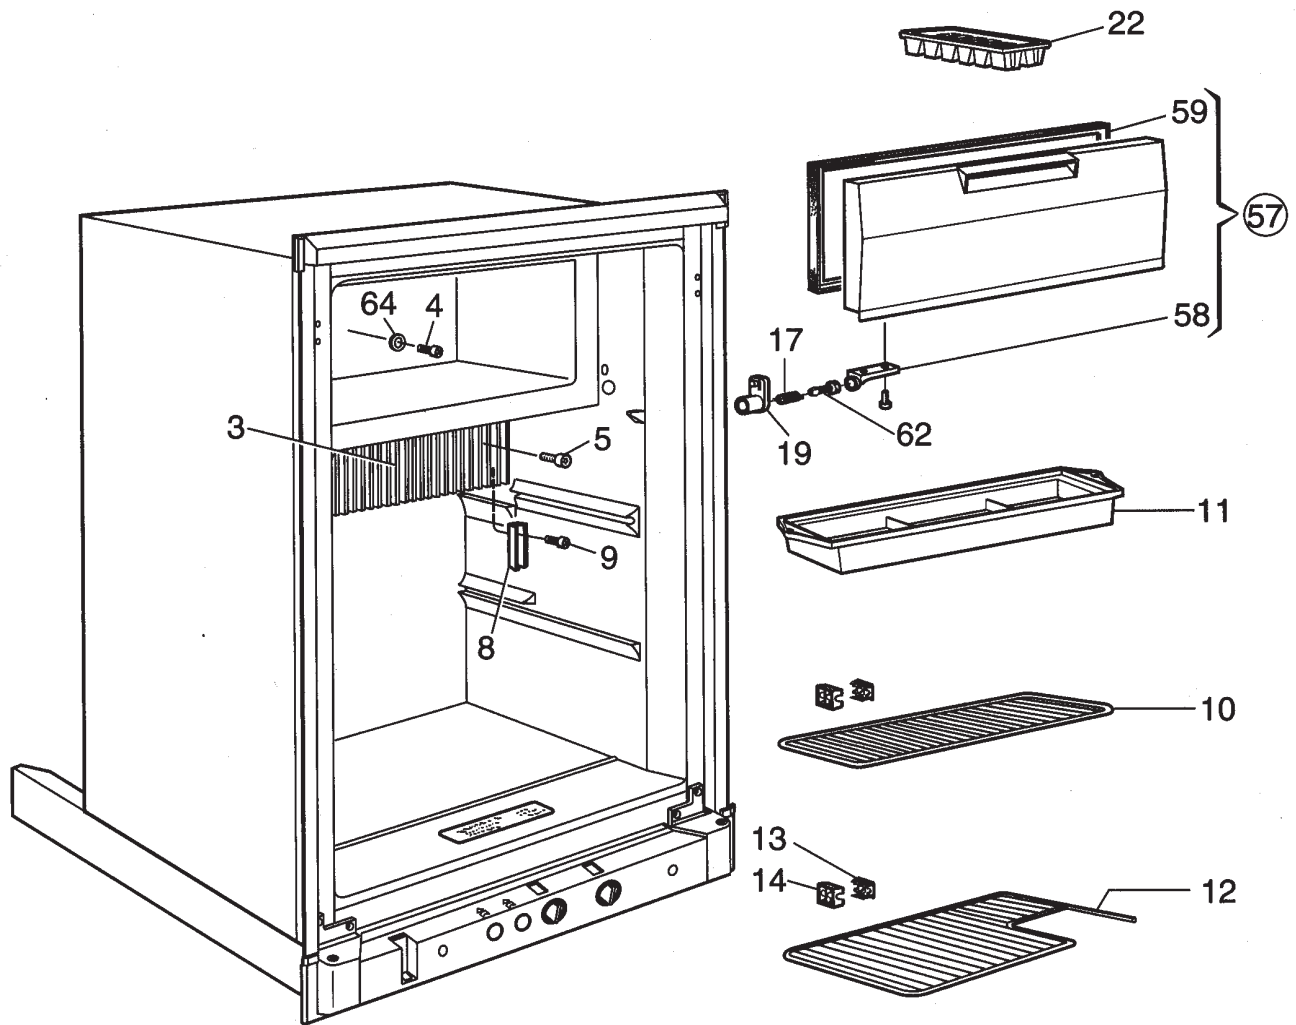

CABINET, INTERIOR COMPONENTS

NCMOD2090193

Only Those Parts Identified With An Index Number Are Available For Service Replacement.

CABINET, INTERIOR COMPONENTS

Model RM2410 Prod # 921930802 = A

Index No.	Part No.	A	Description
3	2932273010	A	Cooling Flange
4	3858036019	A	Screw, KFXS B10x38
5	3858002292	A	Screw, RXS B10 4.8x19
8	2890050004	A	Clamp
9	3858002276	A	Screw, RXS B8 4.2x16
10	2002652358	A	Shelf
11	2007507011	A	Drip Tray
12	2930133166	A	Shelf
13	2007393024	A	Stop Outside
14	2007392026	A	Stop inside
17	2930754019	A	Spring LH
	2932754027	A	Spring RH
19	2002236004	A	Spring Casing LH
	2002236012	A	Spring Casing RH
22	2930400003	A	Ice Tray
57	2002239271	A	Flap
58	2002244008	A	Hinge White
59	2933145027	A	Gasket, White
62	2002238000	A	Bolt
64	3858010147	A	Washer 5.2x22x1.5

Only Those Parts Identified With An Index Number Are Available For Service Replacement.