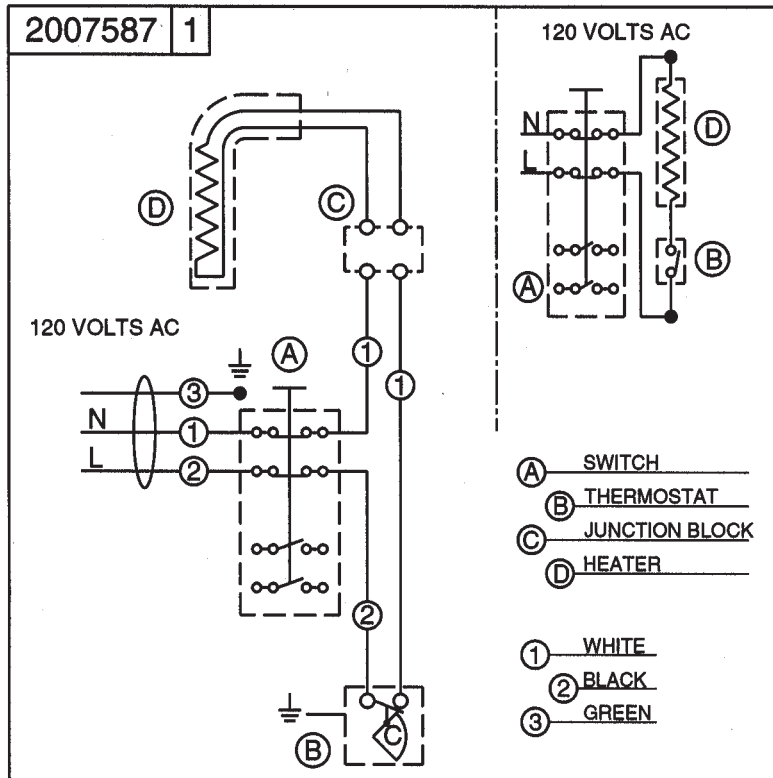

CONTROL & BURNER COMPONENTS

Model RM2410 Prod # 921930802 = A

Index No.	Part No.	A	Description
1	2007648005	A	Holder Light Conductor
2	2931657015	A	Safety Valve
3	2931496042	A	Thermo element
4	2007518000	A	Coupling
5	0169380003	A	Screw, Plug
7	2007199009	A	Thermostat
9	2007430008	A	Gas Valve
10	2007429000	A	Nipple
11	0172809006	A	Nut
12	2007418003	A	Retainer
14	2007432004	A	Switch
15	2007439009	A	Cap
17	3858039039	A	Screw, MRX M4x8
18	3858039047	A	Screw, MRX M4x10
19	3858002144	A	Screw, RXS B6x9.5
21	2007577014	A	Spring
22	2007578004	A	Spring
23	2931796011	A	Piezo Lighter
25	2007425008	A	Retaining Spring
26	3850548011	A	Bracket
27	3858010139	A	Washer, Brass
30	0140748005	A	Sealing O-Ring
31	2007428002	A	Snapper
32	2007503036	A	Burner Complete
33	2930379009	A	Electrode
34	3858005014	A	Screw, RXK B6x9.5
37	2007651017	A	Guidance Burner
40	2007567007	A	Support Axle
41	2005112004	A	Clip
42	3858034022	A	Retaining ring
43	2007440007	A	Cap
46	2007505007	A	Cover
47	2007590017	A	Flame Spreader
48	2007419159	A	#39 Jet
56	2007458017	A	Interlocking washer
57	2931530014	A	Light Conductor
58	2007468008	A	Push Rod
59	2007468016	A	Push Rod
60	2007471002	A	Shaft
64	2002699037	A	Cord
67	2007502038	A	Burner Housing
68	3850644331	A	Heater, 160W, 120VAC
70	2007457001	A	Washer
74	3858062023	A	Terminal Block
91	3858002177	A	Screw, RXS B6x19
96	2931360099	A	Conductor, Electrode
116	2931540013	A	Flue, Cap
151	0561014010	A	Cable Clamp

Only Those Parts Identified With An Index Number Are Available For Service Replacement.

WIRING DIAGRAM

N20075871