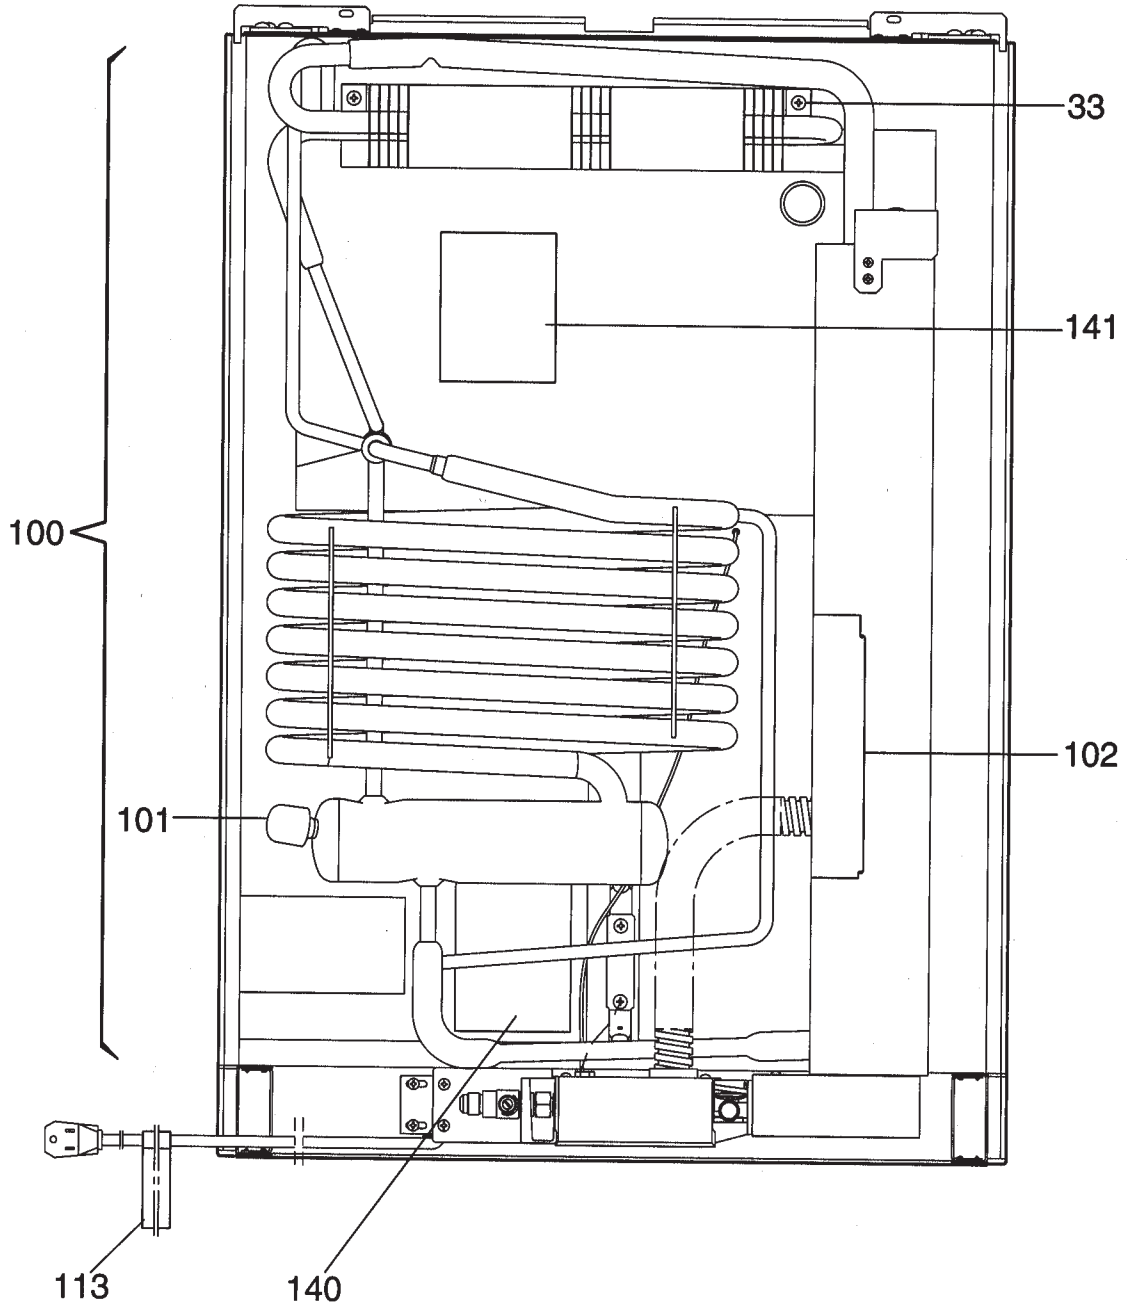

CABINET, REAR VIEW

NCMOE2090191

Only Those Parts Identified With An Index Number Are Available For Service Replacement.

CABINET, REAR VIEW

Model RM2410 Prod # 921930802 = A

Index No.	Part No.	A	Description
33	3858039096	A	Screw, MRX M5x14
100	2934406097	A	Cooling Unit Type 406
101	0173228008	A	Cap
102	2800821007	A	Cover
113	2932733005	A	Label
140	3850582002	A	Label
141	3850583000	A	Label

Only Those Parts Identified With An Index Number Are Available For Service Replacement.