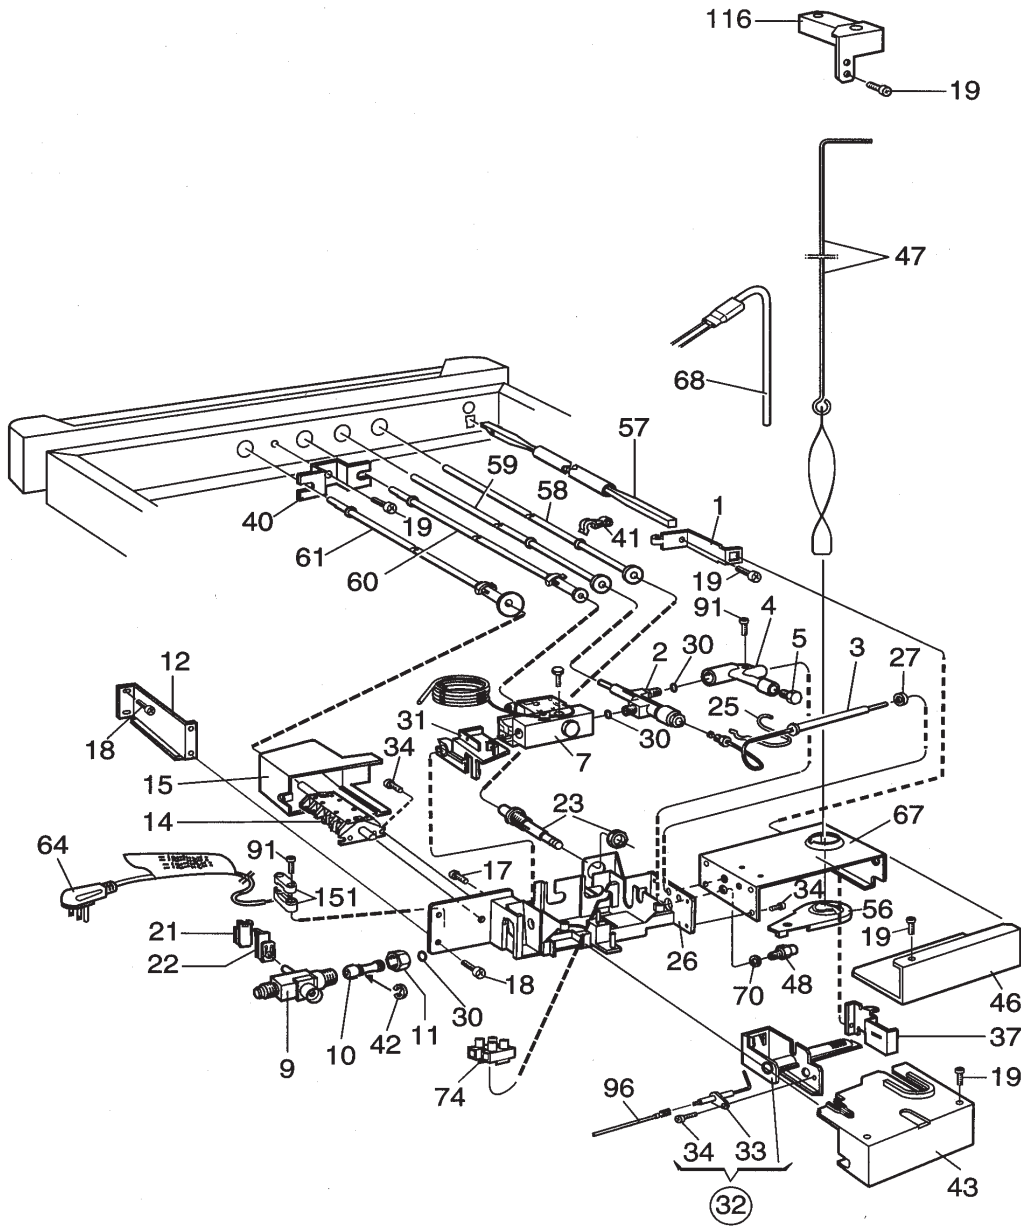

CONTROL & BURNER COMPONENTS

NCMOH2090195

Only Those Parts Identified With An Index Number Are Available For Service Replacement.

CONTROL & BURNER COMPONENTS

Model RM2410 Prod # 921930802 = A

Index No.	Part No.	A	Description
1	2007648005	A	Holder Light Conductor
2	2931657015	A	Safety Valve
3	2931496042	A	Thermo element
4	2007518000	A	Coupling
5	0169380003	A	Screw, Plug
7	2007199009	A	Thermostat
9	2007430008	A	Gas Valve
10	2007429000	A	Nipple
11	0172809006	A	Nut
12	2007418003	A	Retainer
14	2007432004	A	Switch
15	2007439009	A	Cap
17	3858039039	A	Screw, MRX M4x8
18	3858039047	A	Screw, MRX M4x10
19	3858002144	A	Screw, RXS B6x9.5
21	2007577014	A	Spring
22	2007578004	A	Spring
23	2931796011	A	Piezo Lighter
25	2007425008	A	Retaining Spring
26	3850548011	A	Bracket
27	3858010139	A	Washer, Brass
30	0140748005	A	Sealing O-Ring
31	2007428002	A	Snapper
32	2007503036	A	Burner Complete
33	2930379009	A	Electrode
34	3858005014	A	Screw, RXK B6x9.5
37	2007651017	A	Guidance Burner
40	2007567007	A	Support Axle
41	2005112004	A	Clip
42	3858034022	A	Retaining ring
43	2007440007	A	Cap
46	2007505007	A	Cover
47	2007590017	A	Flame Spreader
48	2007419159	A	#39 Jet
56	2007458017	A	Interlocking washer
57	2931530014	A	Light Conductor
58	2007468008	A	Push Rod
59	2007468016	A	Push Rod
60	2007471002	A	Shaft
64	2002699037	A	Cord
67	2007502038	A	Burner Housing
68	3850644331	A	Heater, 160W, 120VAC
70	2007457001	A	Washer
74	3858062023	A	Terminal Block
91	3858002177	A	Screw, RXS B6x19
96	2931360099	A	Conductor, Electrode
116	2931540013	A	Flue, Cap
151	0561014010	A	Cable Clamp

Only Those Parts Identified With An Index Number Are Available For Service Replacement.