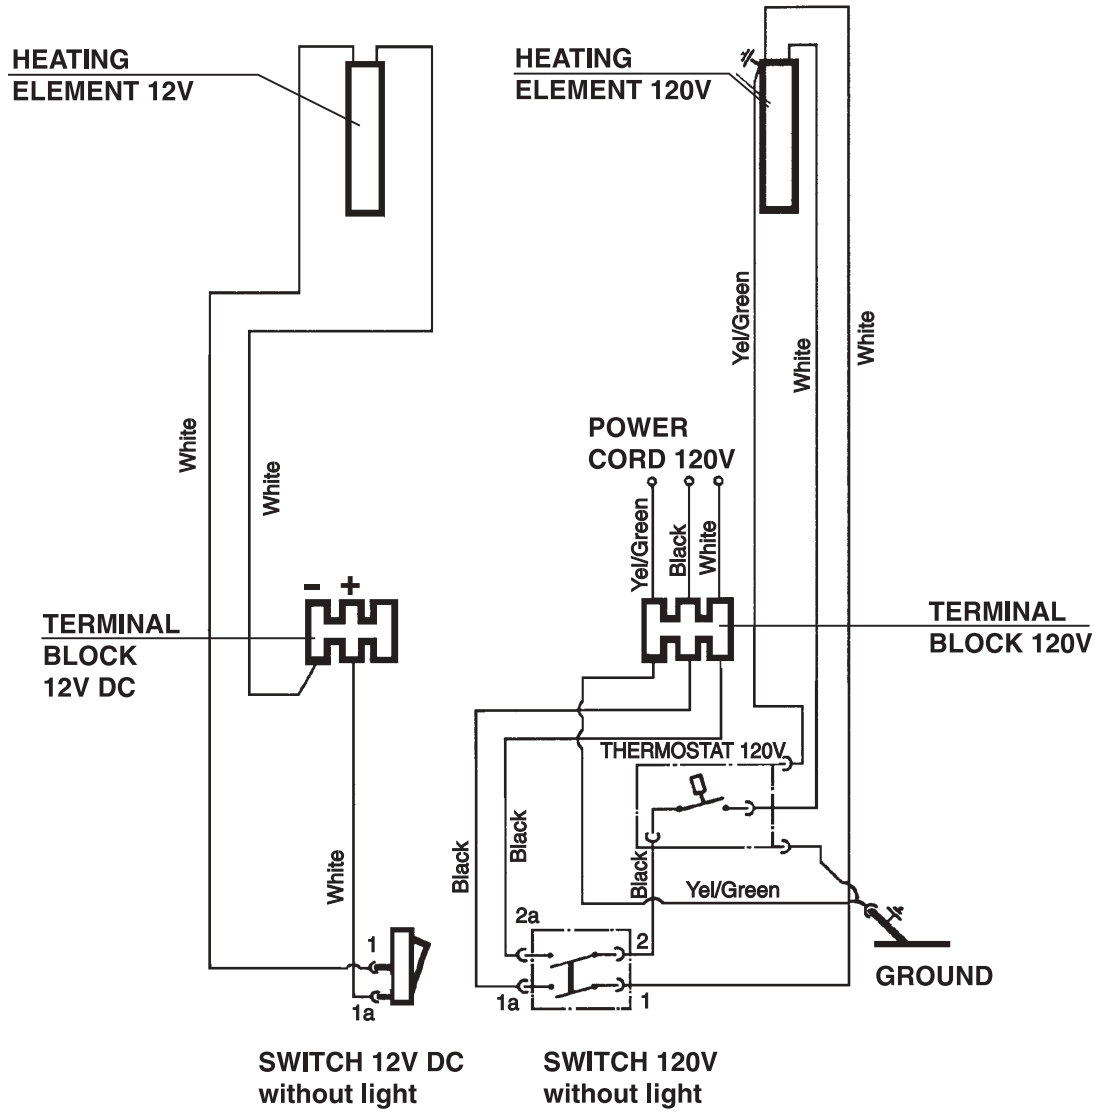

WIRING DIAGRAM 921130101