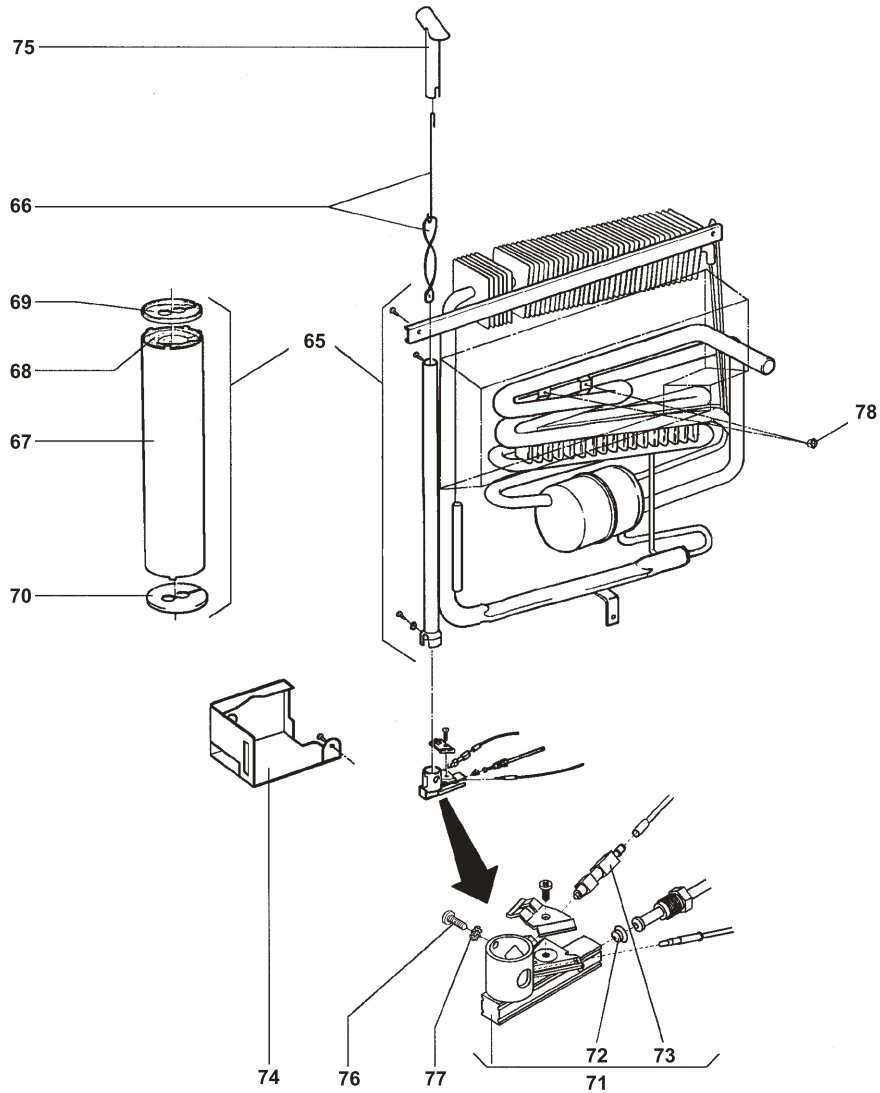

COOLING UNIT

ITEM NO.	Part Number			Description
		921130101	921130102	
65	2952610109	A	-	Cooling unit
	2952610117	-	B	Cooling unit
66	2926212602	A	B	Flue baffle
67	2924082205	A	B	Sleeve
68	2926680030	A	-	Insulation, boiler
	2926680139	-	B	Insulation, boiler
69	2924979004	A	B	Cover, boiler top
70	2924089002	A	B	Cover, boiler bottom
71	2923432104	A	-	Burner
	2923432203	-	B	Burner
72	2922033069	A	B	Jet, KZ43
73	2923626002	A	B	Electrode
74	2952083000	A	B	Cover
75	2923033308	A	B	Tube, exhaust
76	2952435408	-	B	Screw, M4x6
77	2926559036	-	B	Washer, toothed
78	2926545209	-	B	Nut