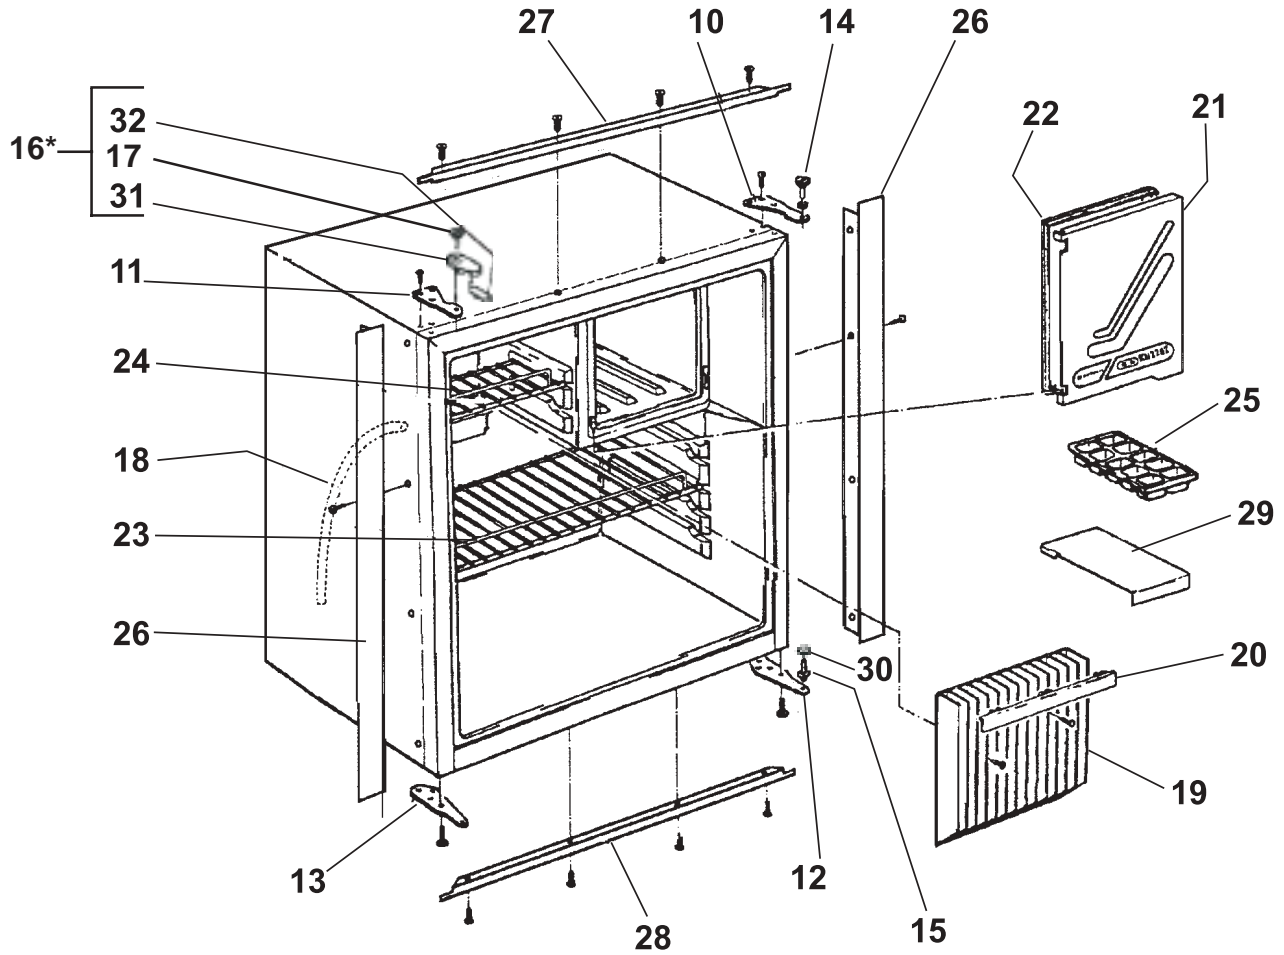

ALPHABETICAL INDEX

	Page	Index #
Cabinet Assembly	4	10-29
Controls	5	30-52
Cooling Unit	6	55-65
Door Assembly	3	1-7
Wiring Diagram	7	— —

SPECIFICATIONS

MODEL NO.	RM2202
Product No.	921130101 921130102
Dimensions	
Width mm/in.	537 / 21-5/32
Height mm/in.	573 / 22-9/16
Depth mm/in.	474 / 18-21/32
Heater	
120V AC	
Watts	125
Amps	1.04
Ohms	115
12V DC	
Watts	125
Amps	10.4
Ohms	1.15

DOOR ASSEMBLY

ITEM NO.	Part Number	Description
1	2951290804	Door, complete
2	2951240106	Trim, gray/brown
3	2951237003	Holder, bottle
4	2951238100	Shelf, door white
5	2951239009	Shelf, upper door
6	2951297007	Plug, gray/brown
7	2951296009	Cap, gr/brown

CABINET ASSEMBLY

ITEM NO.	Part Number			Description
		921130101	921130102	
10	2951246400	A	B	Hinge, upper RH
11	2951247408	A	B	Hinge, upper LH
12	2951248000	A	B	Hinge, lower RH
13	2951249008	A	B	Hinge, lower LH
14	2923005009	A	B	Pin, hinge
15	2926265006	A	B	Screw, hinge, lower
16	*See Note	A	-	Latch, travel gr/brown
	*See Note	-	B	Latch, travel gr/brown
17	2952169007	A	B	Screw, M6x6
18	2926441177	A	B	Hose, drain
19	2927993101	A	B	Fins, evaporator
20	2926235033	A	-	Retainer
	2926235132	-	B	Retainer
21	2951280417	A	B	Door, freezer
22	2926152006	A	B	Gasket, freezer door
23	2951281159	A	B	Shelf, wire
24	2951282157	A	B	Shelf, wire upper
25	2951132006	A	B	Tray, ice
26	2951886106	A	B	Frame, RH/LH
27	2951887104	A	B	Frame, upper
28	2951887203	A	B	Frame, lower
29	2951979000	A	B	Shelf, ice tray
30	2926572013	A	B	Washer, hinge D10/6 x 2,7
31	2952161006	-	B	Latch, turn, gr/brown
32	2952139000	-	B	Latch, catch, gr/brown