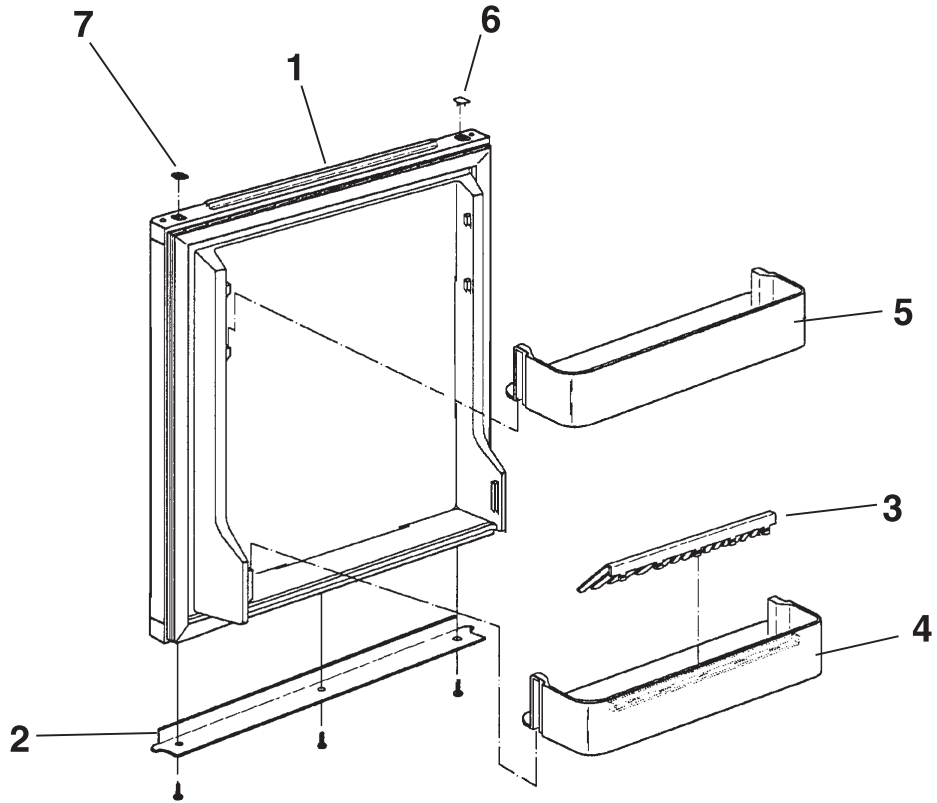

ALPHABETICAL INDEX

	Page	Index #
Cabinet Assembly	4	10-29
Controls	5	30-52
Cooling Unit	6	55-65
Door Assembly	3	1-7
Wiring Diagram	7	— —

SPECIFICATIONS

MODEL NO.	RM2202
Product No.	921130101 921130102
Dimensions	
Width mm/in.	537 / 21-5/32
Height mm/in.	573 / 22-9/16
Depth mm/in.	474 / 18-21/32
Heater	
120V AC	
Watts	125
Amps	1.04
Ohms	115
12V DC	
Watts	125
Amps	10.4
Ohms	1.15

DOOR ASSEMBLY

ITEM NO.	Part Number	Description
1	2951290804	Door, complete
2	2951240106	Trim, gray/brown
3	2951237003	Holder, bottle
4	2951238100	Shelf, door white
5	2951239009	Shelf, upper door
6	2951297007	Plug, gray/brown
7	2951296009	Cap, gr/brown

CABINET ASSEMBLY

ITEM NO.	Part Number			Description
		921130101	921130102	
10	2951246400	A	B	Hinge, upper RH
11	2951247408	A	B	Hinge, upper LH
12	2951248000	A	B	Hinge, lower RH
13	2951249008	A	B	Hinge, lower LH
14	2923005009	A	B	Pin, hinge
15	2926265006	A	B	Screw, hinge, lower
16	*See Note	A	-	Latch, travel gr/brown
	*See Note	-	B	Latch, travel gr/brown
17	2952169007	A	B	Screw, M6x6
18	2926441177	A	B	Hose, drain
19	2927993101	A	B	Fins, evaporator
20	2926235033	A	-	Retainer
	2926235132	-	B	Retainer
21	2951280417	A	B	Door, freezer
22	2926152006	A	B	Gasket, freezer door
23	2951281159	A	B	Shelf, wire
24	2951282157	A	B	Shelf, wire upper
25	2951132006	A	B	Tray, ice
26	2951886106	A	B	Frame, RH/LH
27	2951887104	A	B	Frame, upper
28	2951887203	A	B	Frame, lower
29	2951979000	A	B	Shelf, ice tray
30	2926572013	A	B	Washer, hinge D10/6 x 2,7
31	2952161006	-	B	Latch, turn, gr/brown
32	2952139000	-	B	Latch, catch, gr/brown